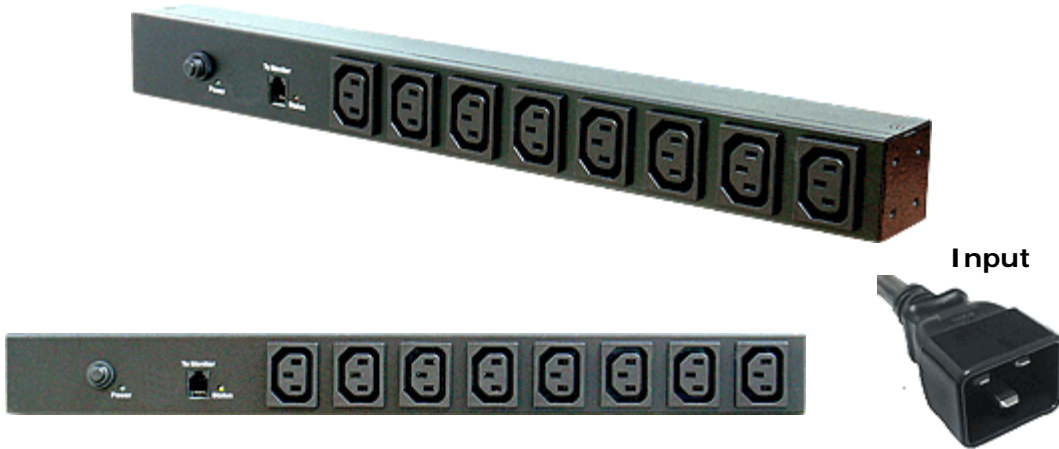

Overview & Features

**Amazing
PDU**

Model Name	Basic PDU
Model Number	B1H-1623K-08N1 (AMz-1623/B1-08-1)

Features

Power Monitor Work with [Cabinet Power Monitor](#)

Specification

General

Output	(8) IEC 320 C13
Input	(1) IEC 320 C20 attached power cord, 3 meters long
Protection	(1) 16 AMP Circuit Breaker

Communication

Link Status	(1) Yellow LED
Power Status	(1) Green LED
Power Monitor (Option)	(1) RJ11, ready for connecting to Cabinet Monitor

Operation

Nominal Voltage	230V
Voltage	200V~ 240V full range
Frequency	50/60HZ full range
Max. Output Current	16 Amp
Temperature	0 ~ 40 Celsius degree
Humidity	0% ~ 90%
Size	44 x 431.5 x 44 mm
Weight	2 kg